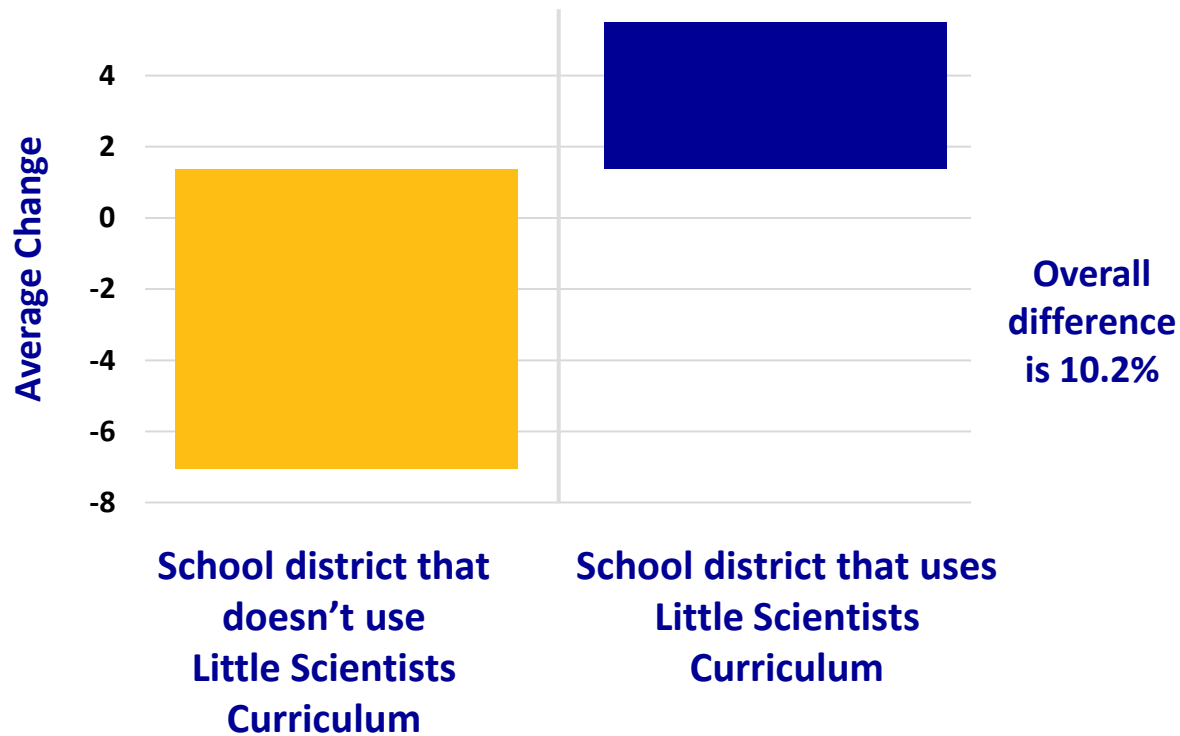

Performance Outcomes: Our Success in Connecticut

Little Scientists® Improves Students Science Scores on State of Connecticut CMT Exam!

This chart compares 2 demographically comparable CT suburban towns. The % of students who scored at/above goal on Science CMT test administered minus the % of students who scored at/above goal on Science CMT test administered the previous year as documented by the state at www.ctreports.com.